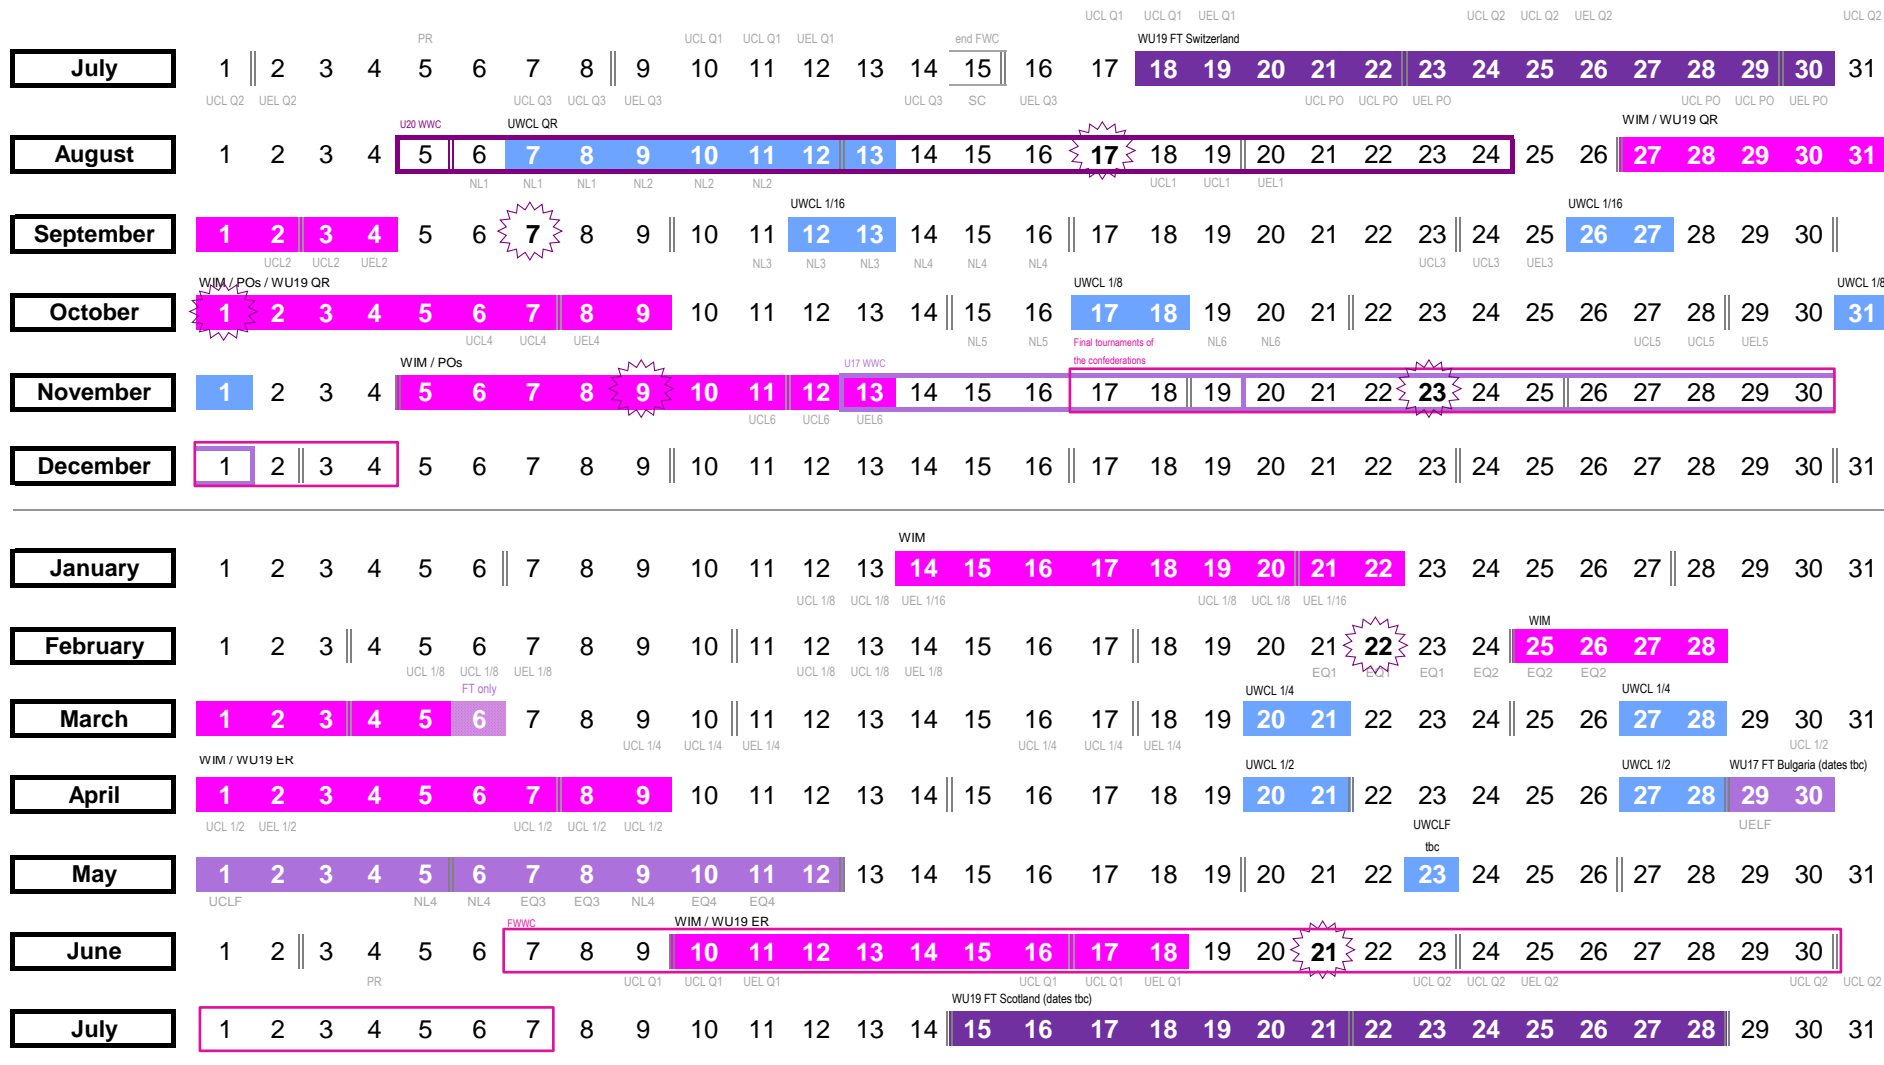

UEFA Women's Match Calendar

MATCH DATES 2018/2019

|| Start of week: Sat Sun || Mon

- Women's international matches (WIM)
- UEFA WU17 FT
- UEFA WU19 FT
- UWCL matches

- FIFA U20 WWC France 5-24 August 2018
 - FIFA U17 WWC Uruguay 13 Nov-1 Dec 2018
 - FIFA WWC France 7 June-7 July 2019
- men's match dates

Draws (dates subject to change)

- 17.08 UWCL draw round of 32
- 22.02 WE2021 GS draw
- 7.09 WWC EQ PO draw
- 21.06 UWCL draw qualifying round
- 1.10 UWCL draw round of 16
- 9.11 UWCL draw quarter-finals, semi-finals
- 23.11 WU19 and WU17 draws QRs, ERs